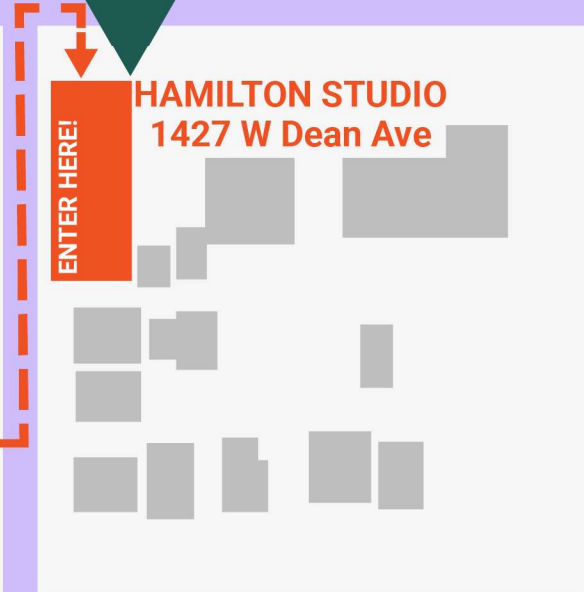

90TH ANNUAL MEETING LOCATION MAP

W GARDNER AVE

N WALNUT ST

N CEDAR ST

W DEAN AVE

ST. JOSEPH CATHOLIC CHURCH

PELTRAM LAW OFFICES

PARK HERE!

N MAPLE ST

HAMILTON STUDIO
1427 W Dean Ave

ENTER HERE!

W MALLON AVE