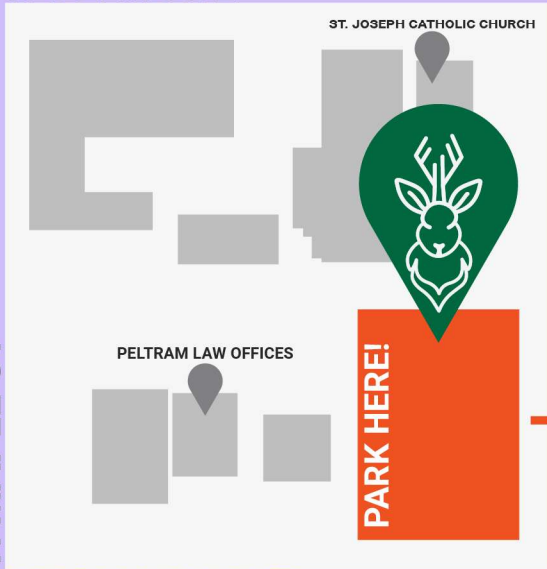

90TH ANNUAL MEETING LOCATION MAP

W GARDNER AVE

N WALNUT ST

N CEDAR ST

W DEAN AVE

ST. JOSEPH CATHOLIC CHURCH

PELTRAM LAW OFFICES

PARK HERE!

N MAPLE ST

HAMILTON STUDIO
1427 W Dean Ave

ENTER HERE!

W MALLON AVE